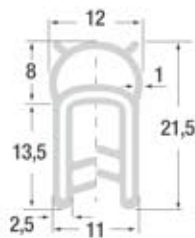

Klein Art.	KS254
Art. Nr.	P011010/SILIKON/G
KB	2,0 - 4,0 mm
Material	Silikon
Farbe	grau
OR	25 m