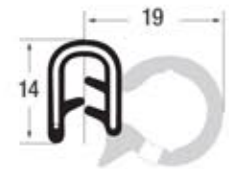

Klein Art.	KS207
Art. Nr.	P011002
KB	2,0 - 4,0 mm
Material	EPDM
Farbe	schwarz
OR	50 m